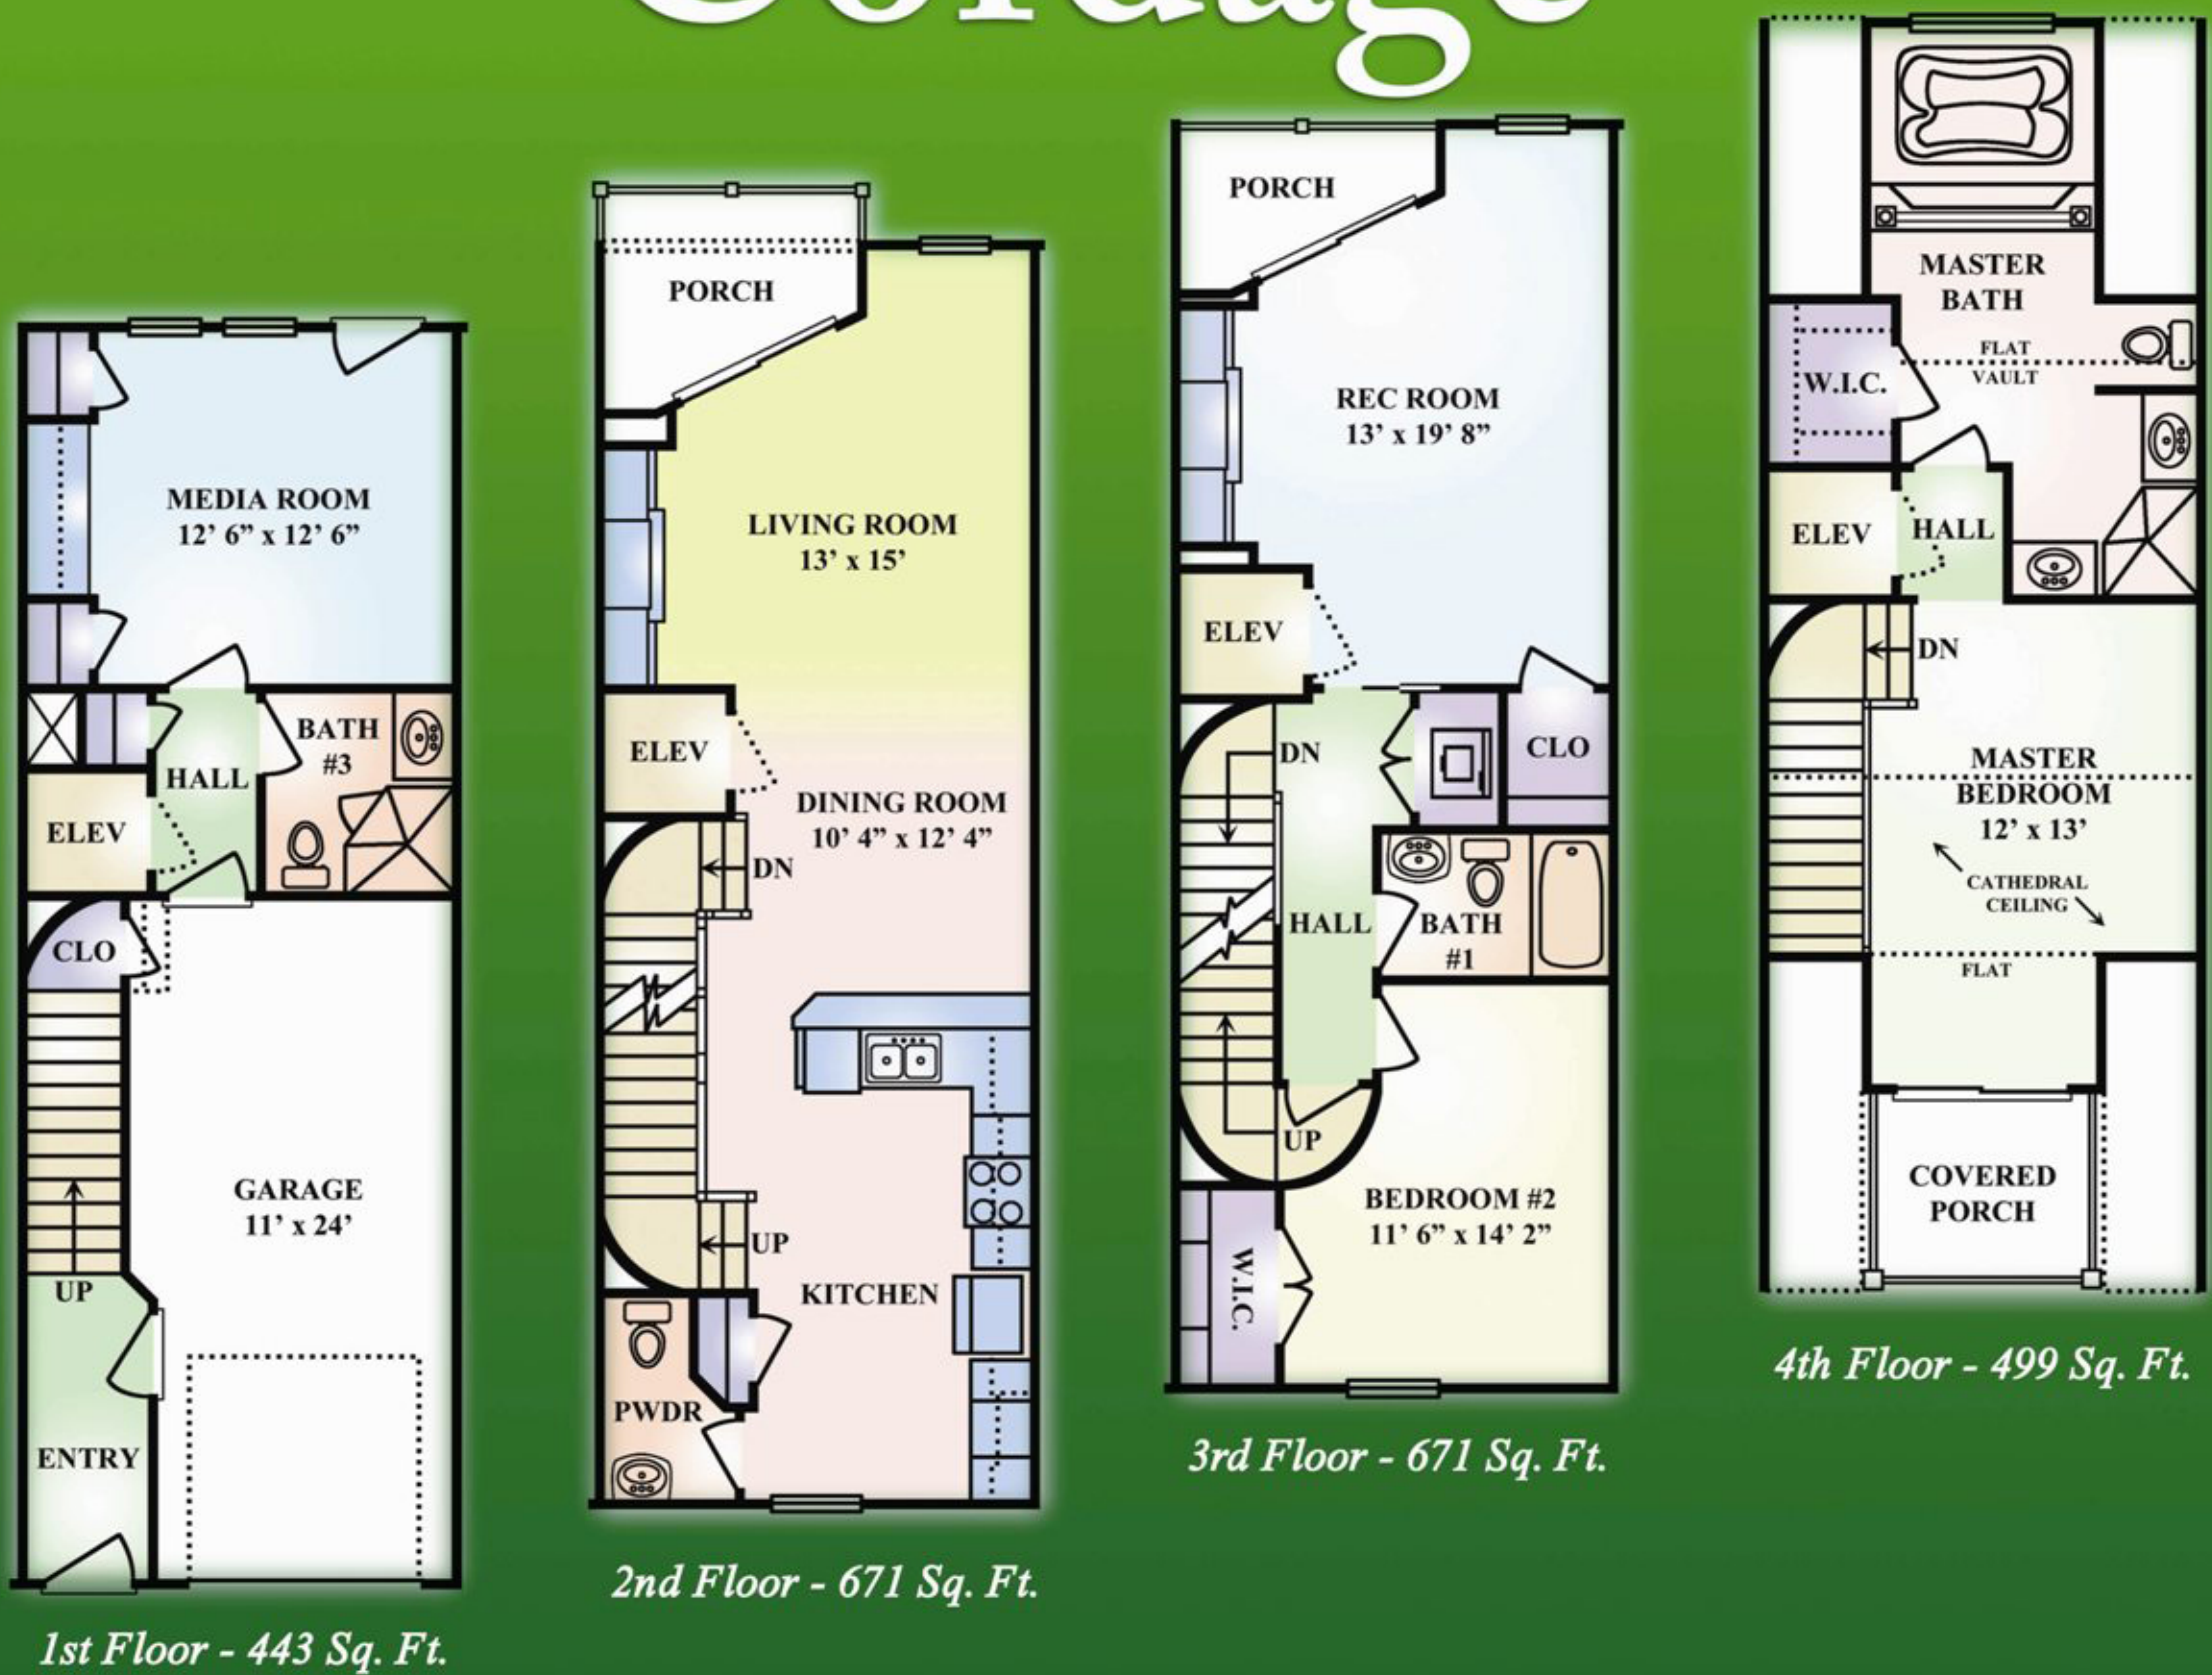

Unit is the 4th from the left.

The Cordage

2,259 Total Sq. Ft.

We are constantly updating our products and specifications to give our customers the very best in quality and value. Prices and specifications are subject to change without notice. Artist digital rendering for conceptual purposes only.

Room sizes are rounded. See construction plans for actual size. Volume space may or may not be included in square foot calculations.

©2010 Gavigan Homes