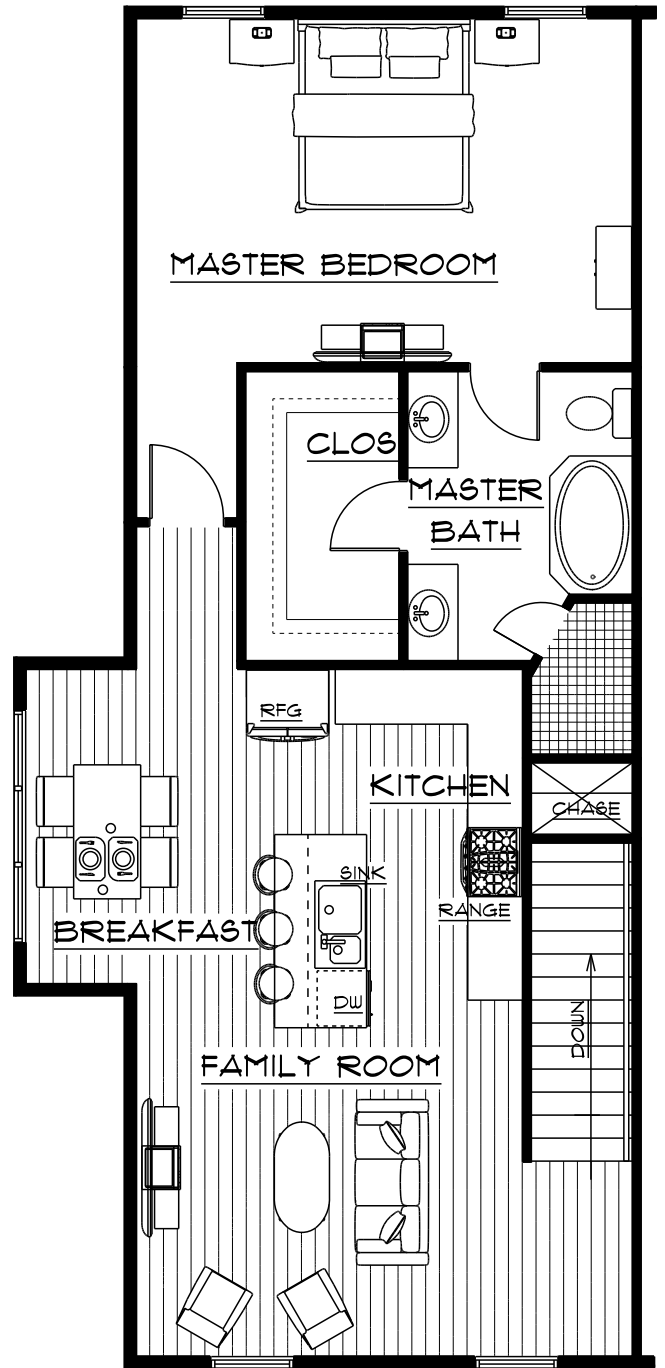

FIRST FLOOR PLAN

SECOND FLOOR PLAN

BUILDING #2
THE DAUFUSKI
2 BEDROOM, 2 1/2 BATHS
1 CAR GARAGE
1560 HEATED SQ. FT.