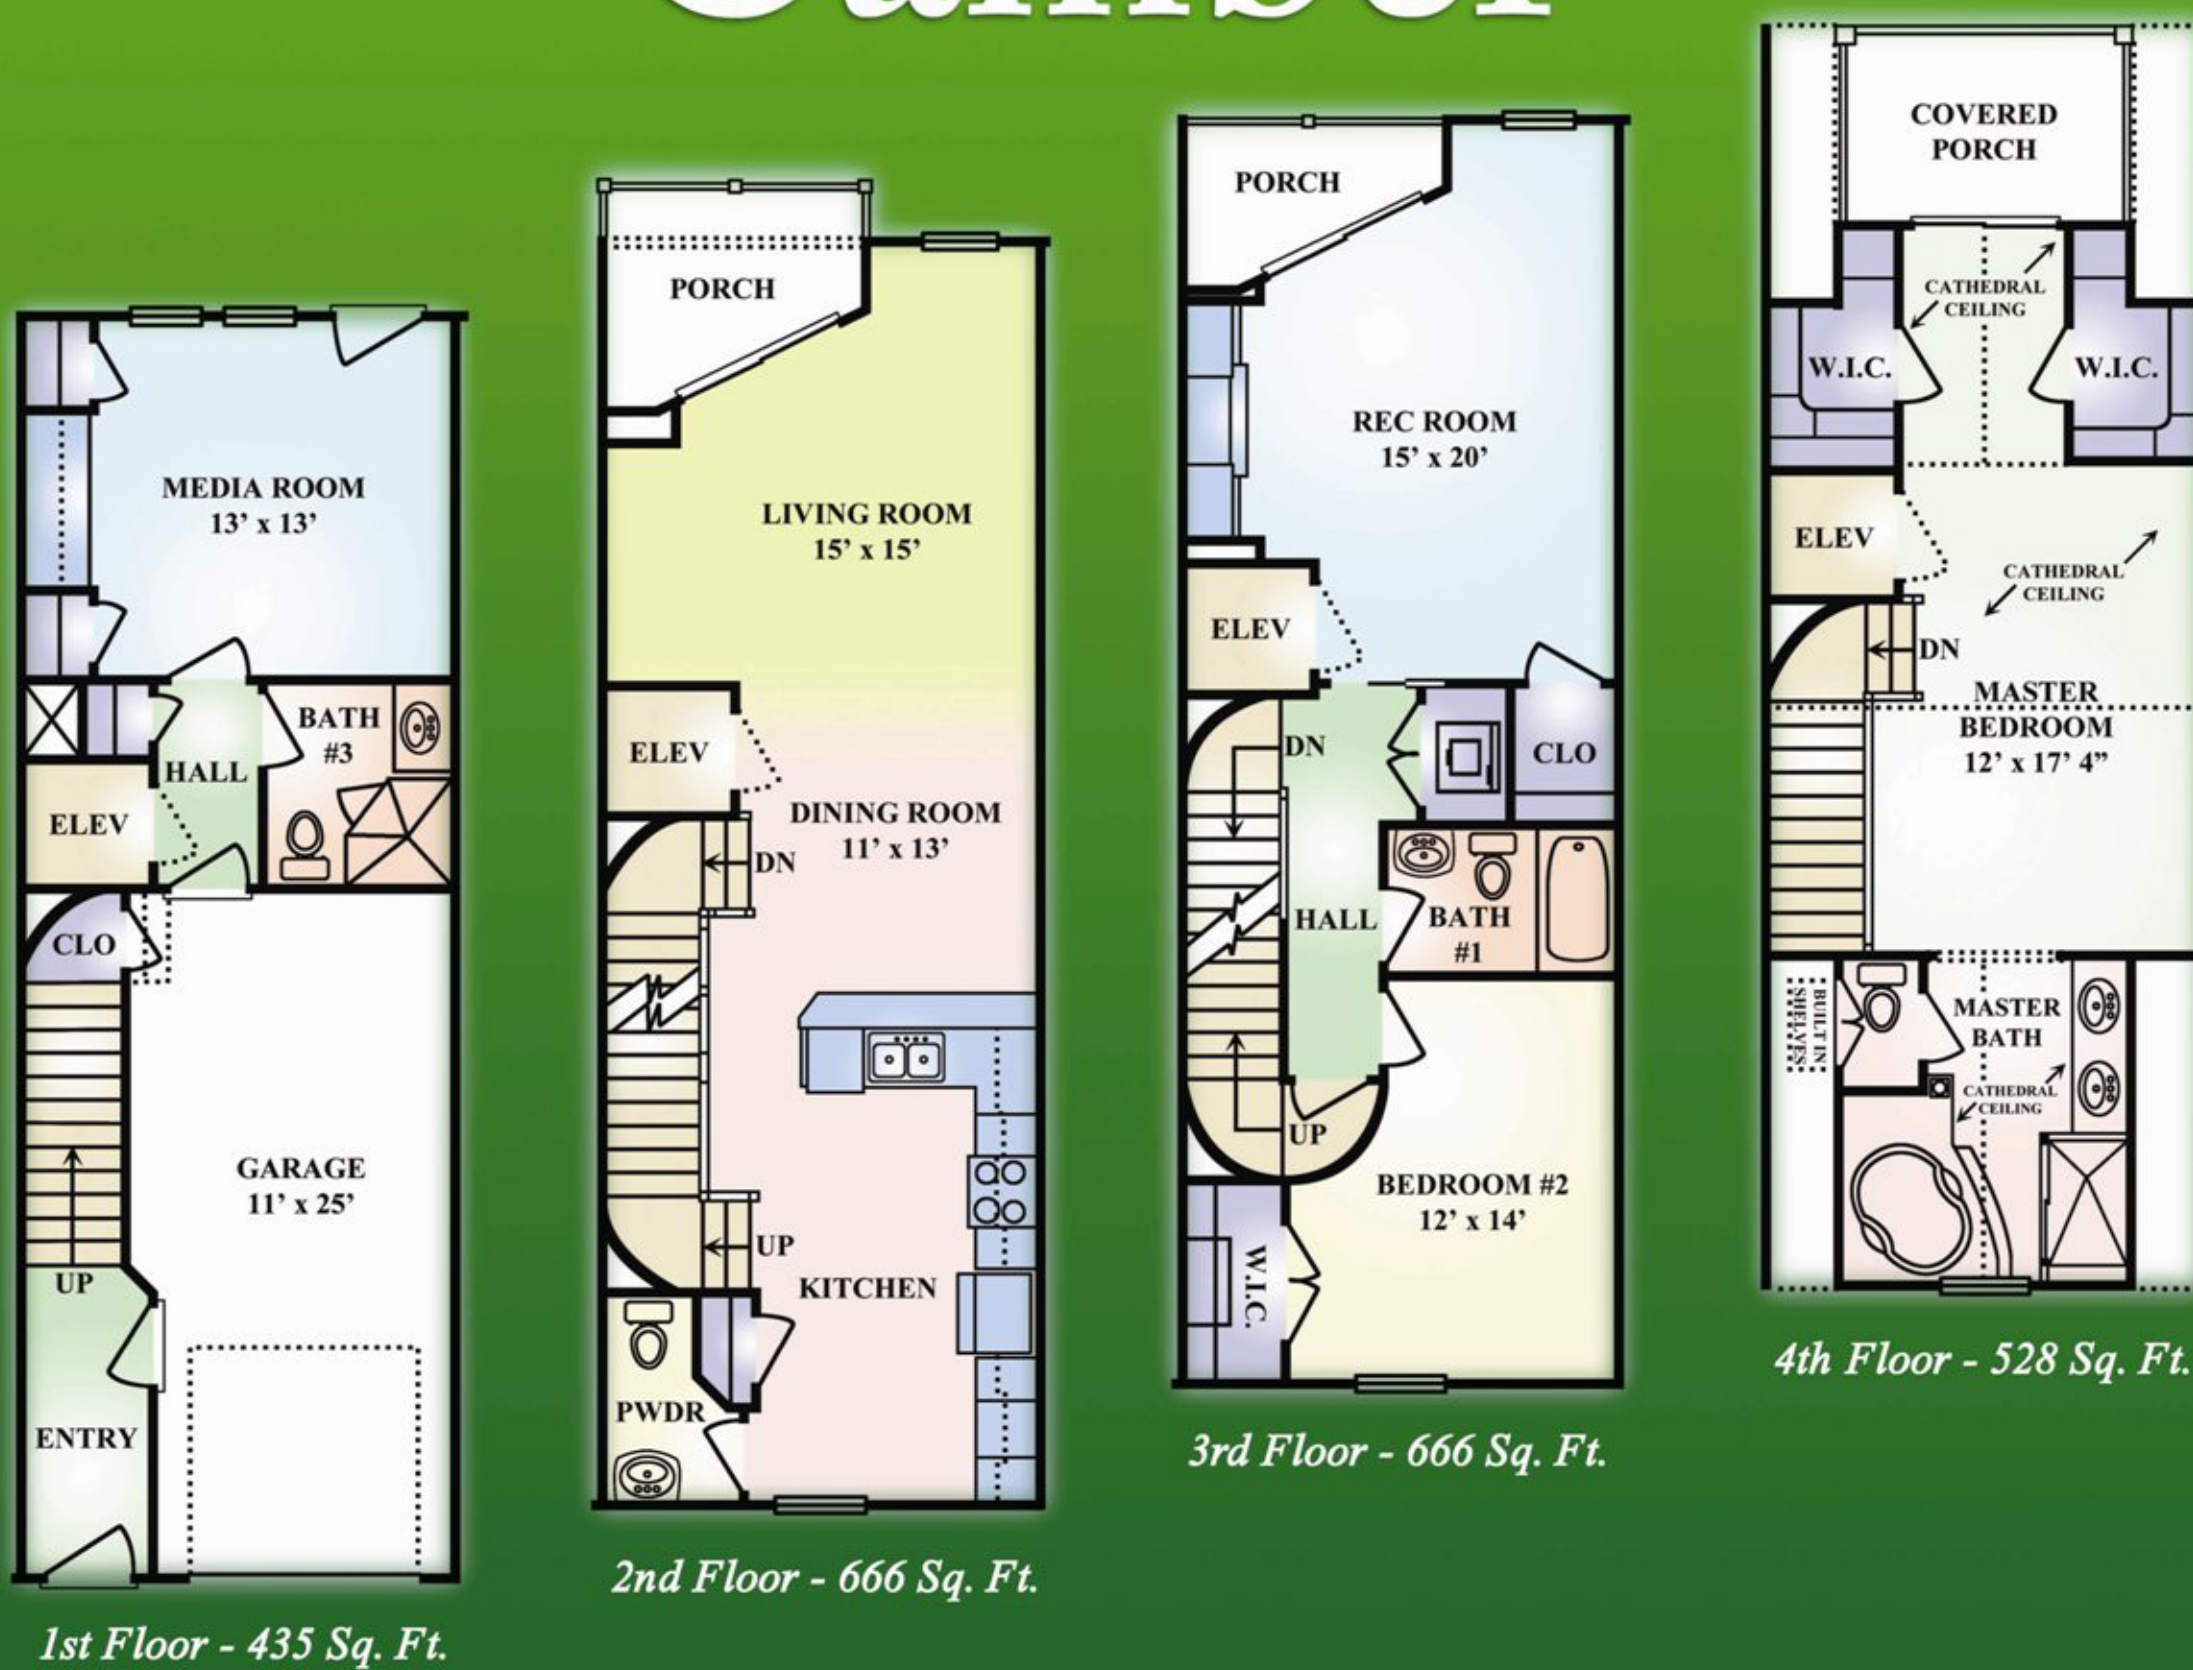

Units are the 2nd, and 6th from the left.

The Camber

2,295 Total Sq. Ft.

We are constantly updating our products and specifications to give our customers the very best in quality and value. Prices and specifications are subject to change without notice. Artist digital rendering for conceptual purposes only.

Room sizes are rounded. See construction plans for actual size. Volume space may or may not be included in square foot calculations.

©2010 Gavigan Homes