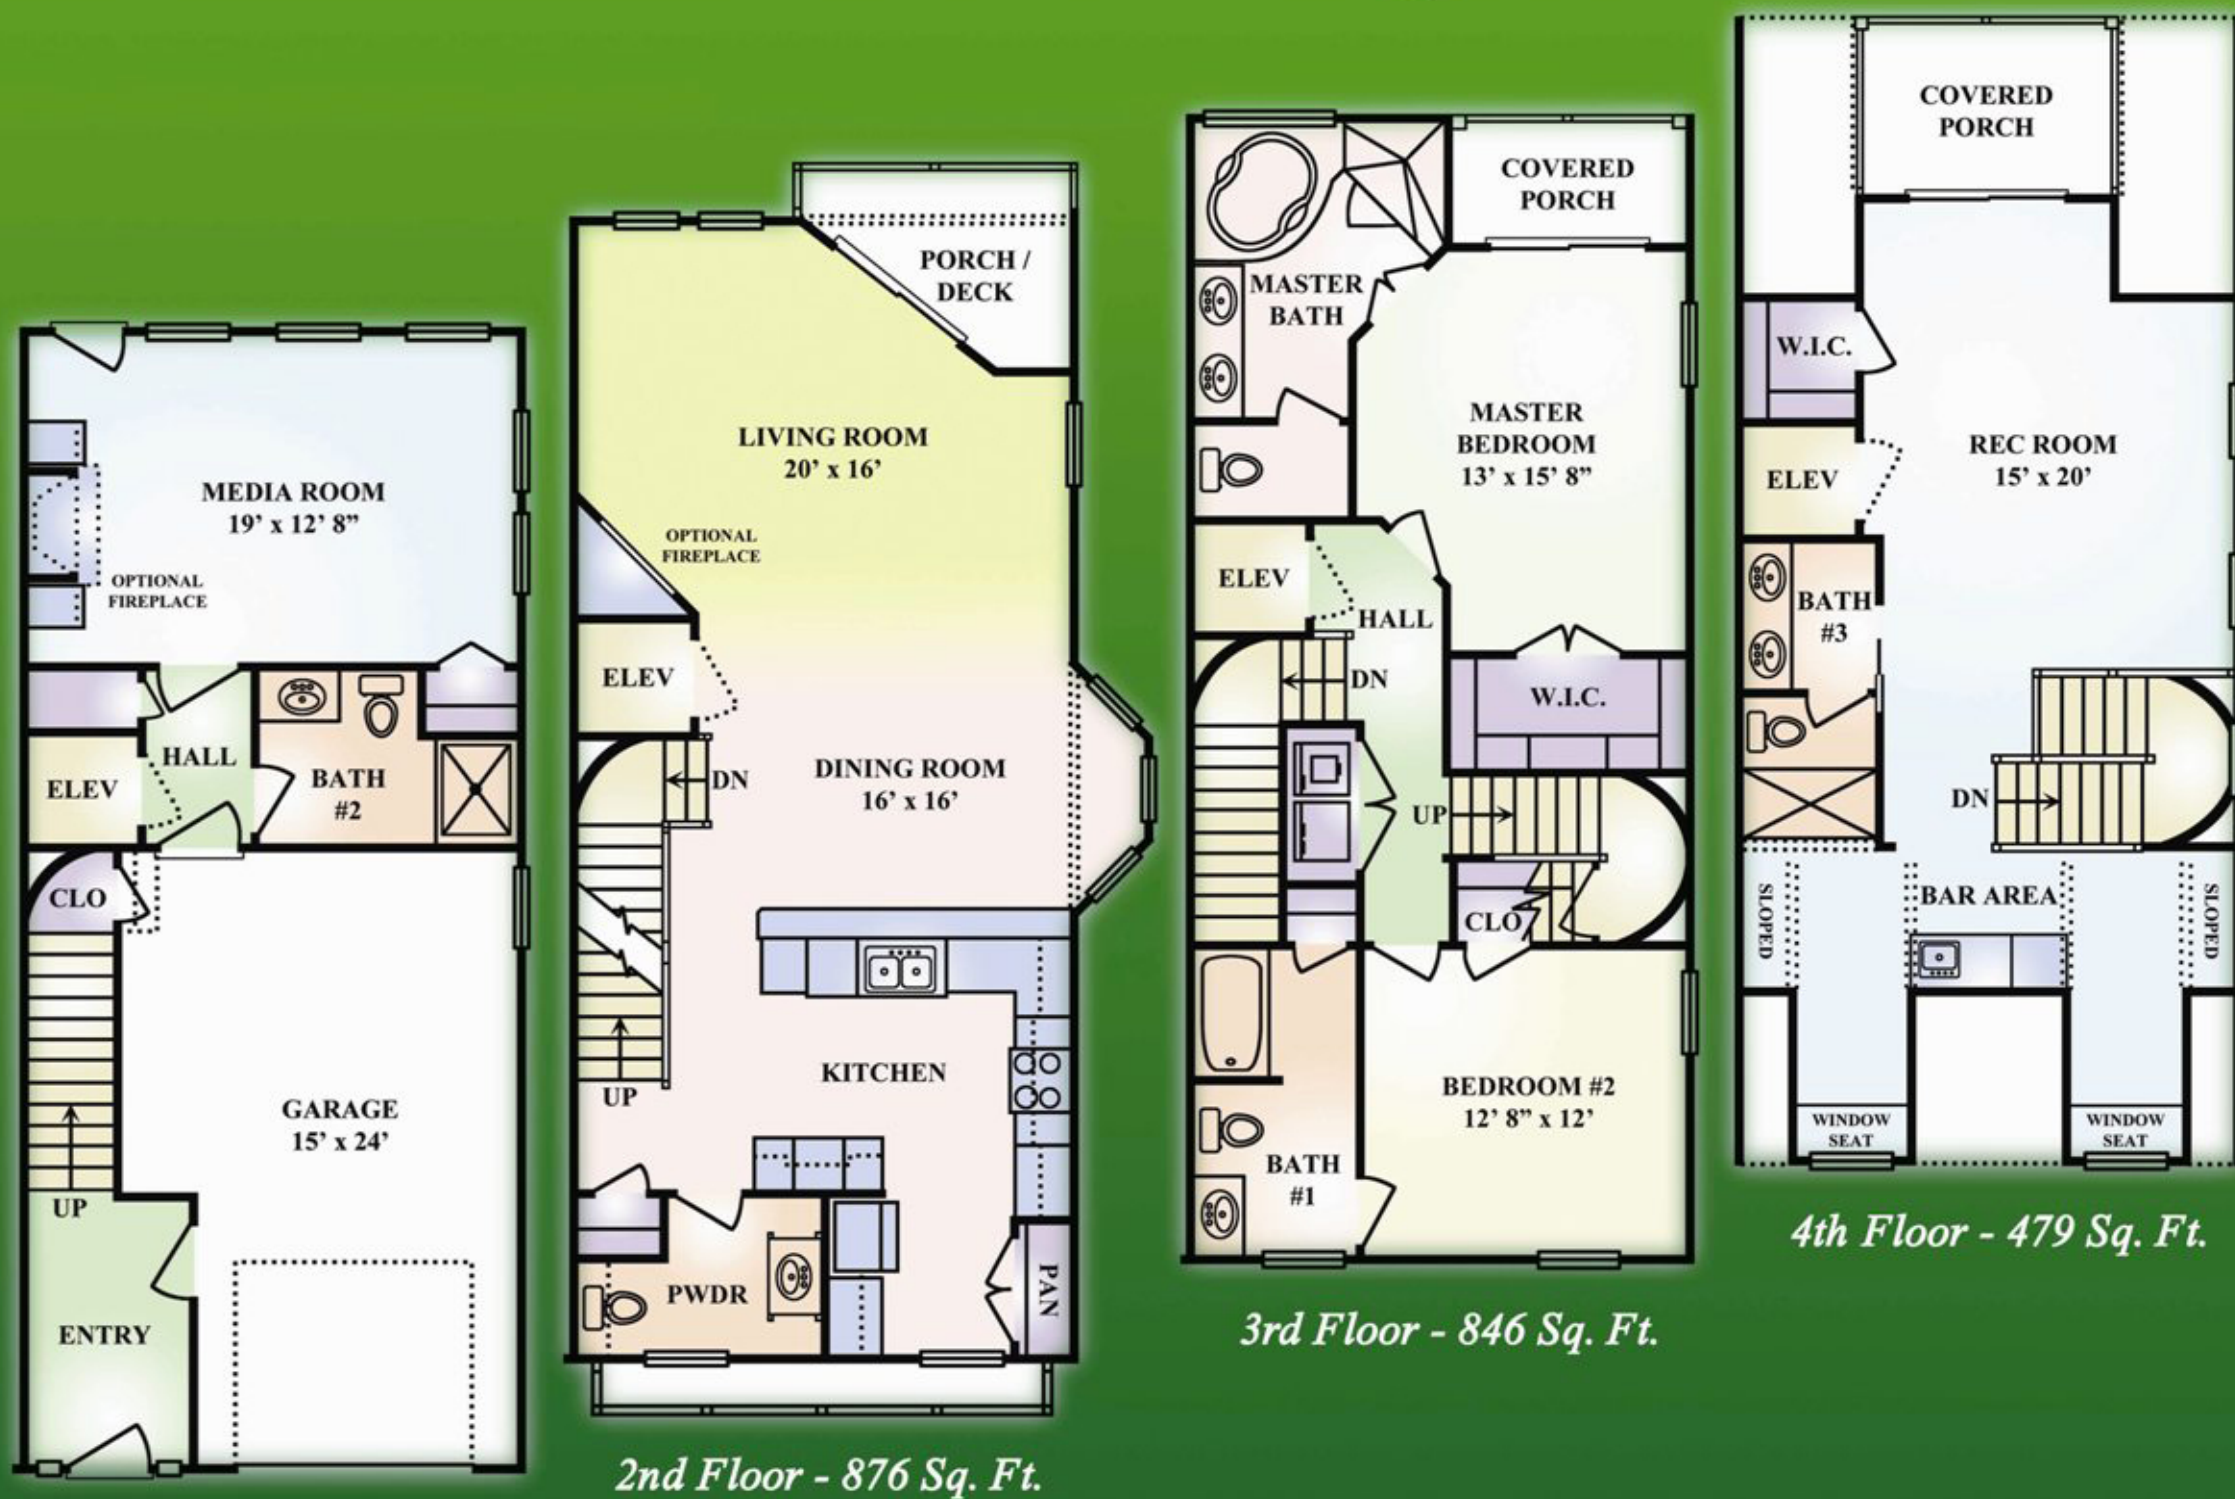

Unit is the one at the right end.

The Port Royal

1st Floor - 543 Sq. Ft.

2nd Floor - 876 Sq. Ft.

3rd Floor - 846 Sq. Ft.

4th Floor - 479 Sq. Ft.

2,741 Total Sq. Ft.

We are constantly updating our products and specifications to give our customers the very best in quality and value. Prices and specifications are subject to change without notice. Artist digital rendering for conceptual purposes only.

Room sizes are rounded. See construction plans for actual size. Volume space may or may not be included in square foot calculations.

©2010 Gavigan Homes